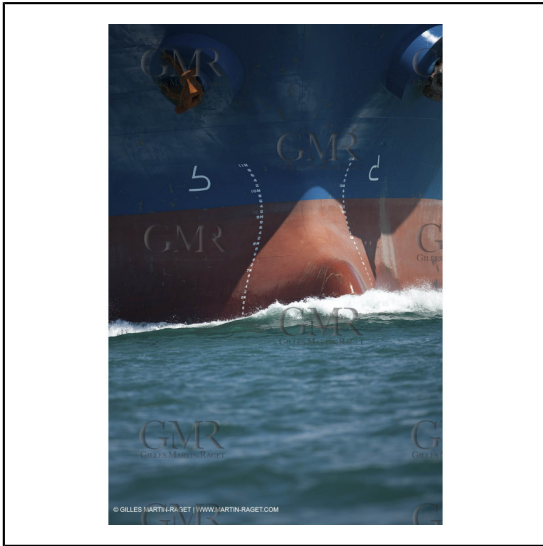

23/01/2009 - Auckland (NZL) - Louis Vuitton Pacific Series - BMW ORACLE Racing - Tuning up onboard Emirates Team New Zealand yacht**23/01/2009 - Auckland (NZL) - Louis Vuitton Pacific Series - BMW ORACLE Racing-Tuning up onboard Emirates Team New Zealand yacht

LVPD3_1102.jpg

23/01/2009 - Auckland (NZL) - Louis Vuitton Pacific Series - BMW ORACLE Racing - Tuning up onboard Emirates Team New Zealand yacht**23/01/2009 - Auckland (NZL) - Louis Vuitton Pacific Series - BMW ORACLE Racing-Tuning up onboard Emirates Team New Zealand yacht