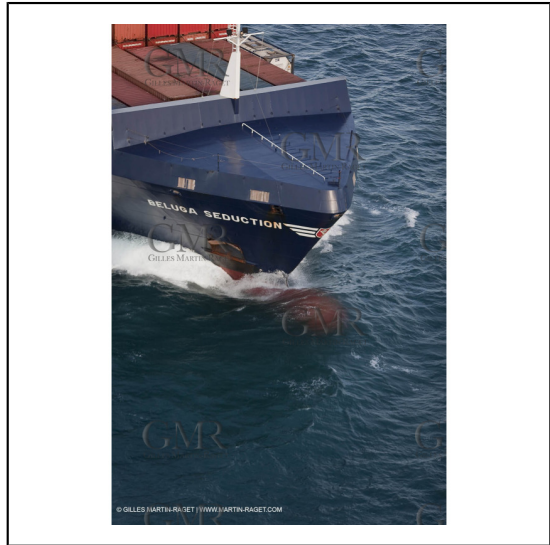

VLC2-D14_0079.jpg