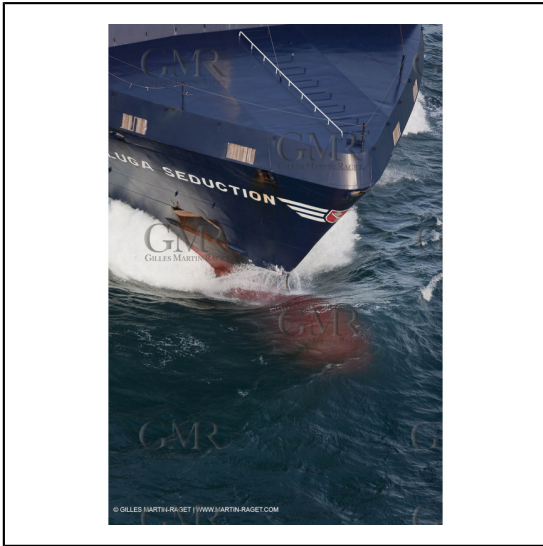

27/01/2010 - Valencia (ESP) - 33rd America's Cup - BMW ORACLE Racing - Training in Valencia ***27/01/2010 - Valencia (ESP) - 33rd America's Cup - BMW ORACLE Racing - Training in Valencia

27/01/2010 - Valencia (ESP) - 33rd America's Cup - BMW ORACLE Racing - Training in Valencia ***27/01/2010 - Valencia (ESP) - 33rd America's Cup - BMW ORACLE Racing - Training in Valencia

VLC2-D14_0080.jpg